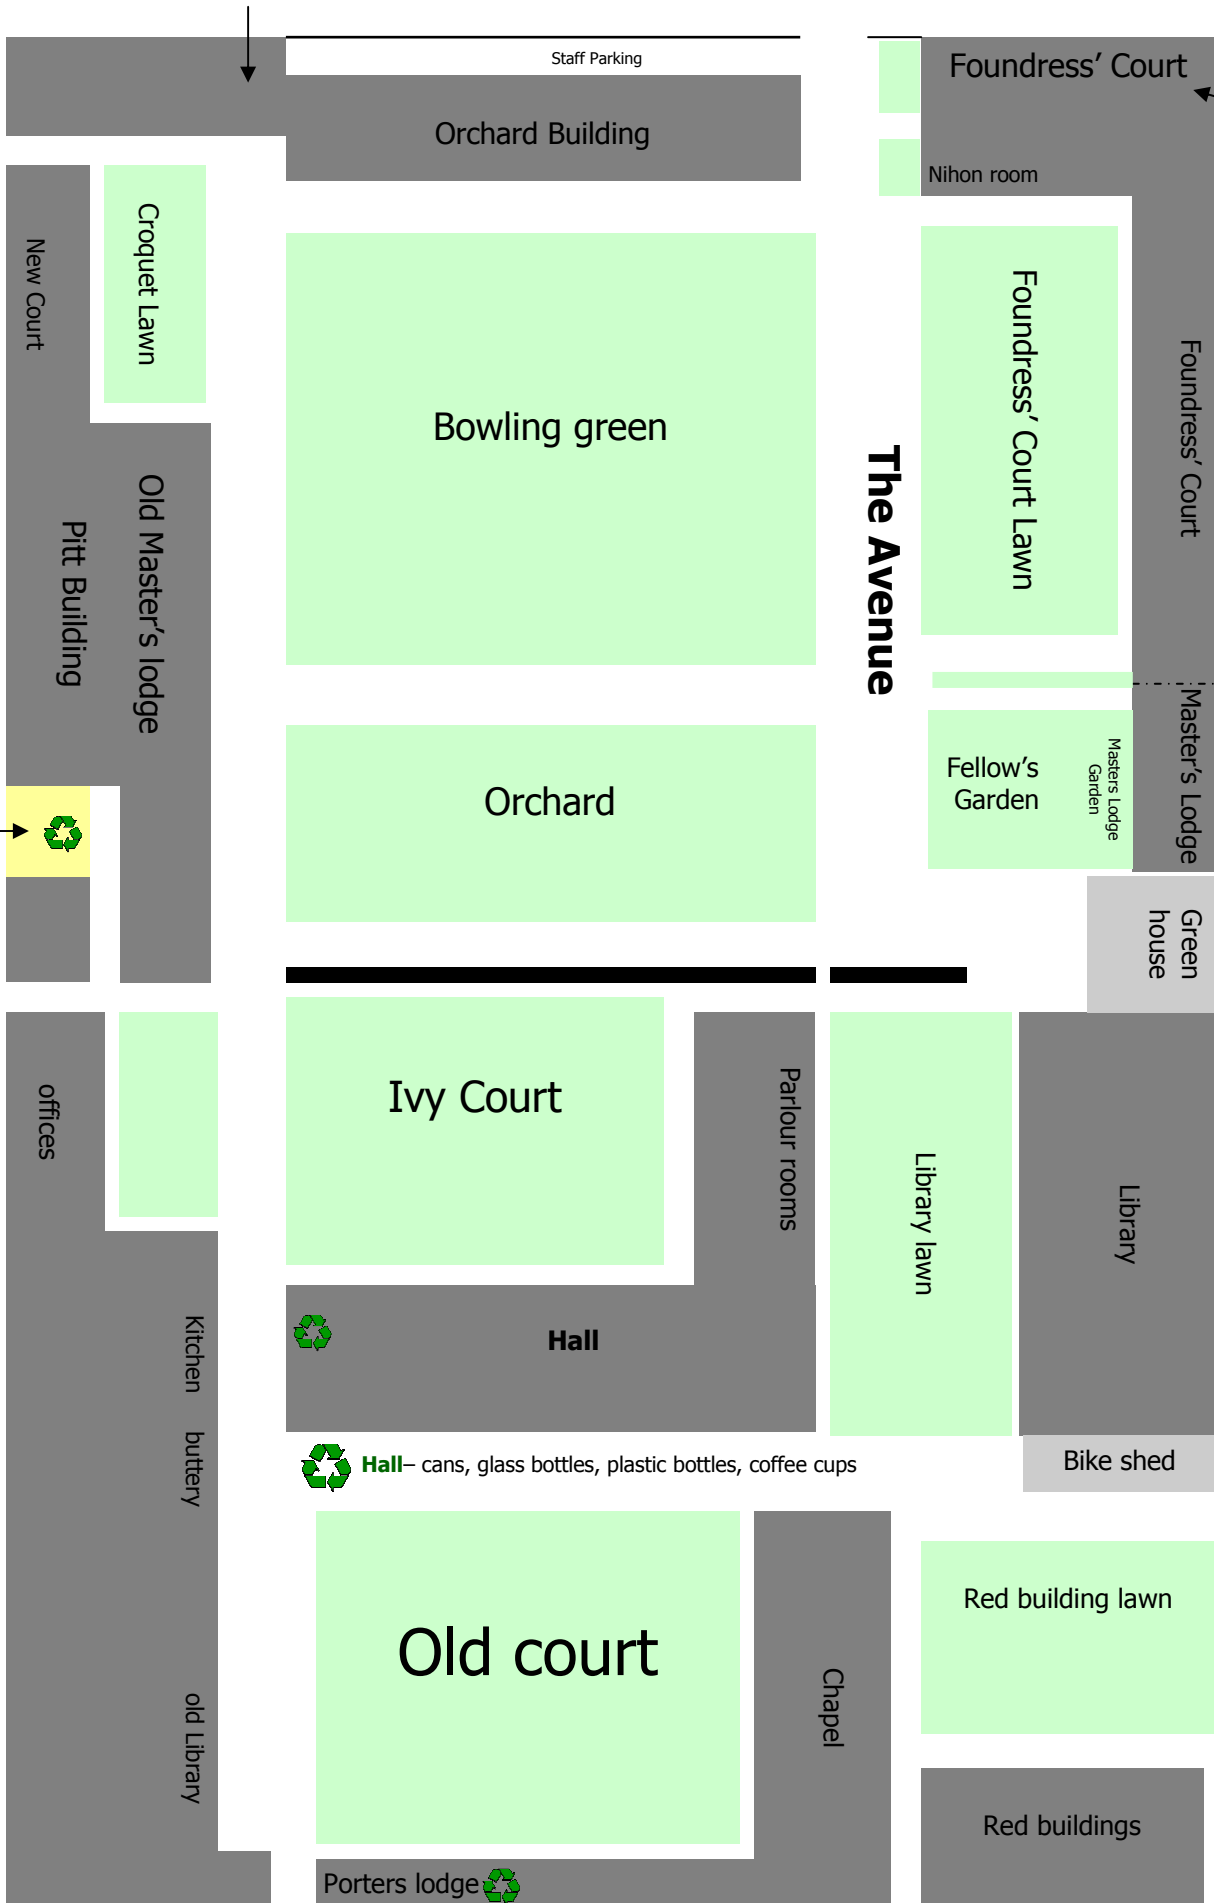

Pembroke College Recycling Map

 **U10**— Staff printer cartridges

 Cans, plastic bottles, glass bottles, cardboard and paper

Chimney Court

 Paper/cardboard is collected behind Foundress Court (unlocked before 12 noon)

 **Hall**— cans, glass bottles, plastic bottles, coffee cups

 **Porters Lodge**
mobile phones, paper, cardboard, batteries, light bulbs, packaging and printer cartridges

Main gate