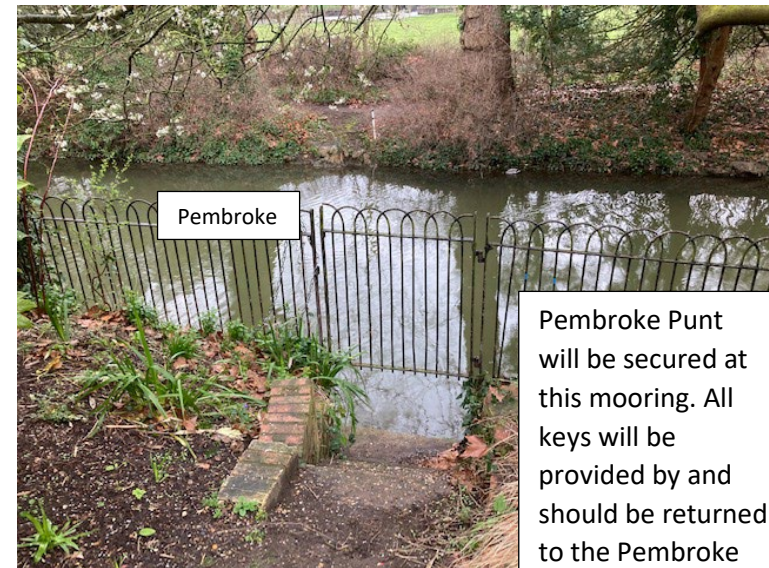

Entry via Darwin Porters' Lodge or via Car Park (indicated by Arrow).

Mooring + Equipment, at rear of 4 Newnham Road – Archway under Red door, marked by a Green Fire Exit sign

Entry via Darwin Porters' Lodge or via Car Park (indicated by Arrow).

Mooring + Equipment, at rear of 4 Newnham Road – Archway under Red door, marked by a Green Fire Exit sign

Access via Gates along Newnham Rd or Via Porters Lodge (Silver St)

Beyond Cycle racks, turn right along path to rear of buildings

Follow path to rear of buildings until the 2 red doors are visible. Punt supplies are contained under the Archway

Box found  
Immediately on  
the right, with  
Punt Poles above  
(Poles marked  
'Pembroke')

Pembroke Punt is  
moored in the  
Garden area to the  
left of the  
Storage box (if  
looking out  
towards the river)

Pembroke Punt  
will be secured at  
this mooring. All  
keys will be  
provided by and  
should be returned  
to the Pembroke  
Porters' Lodge