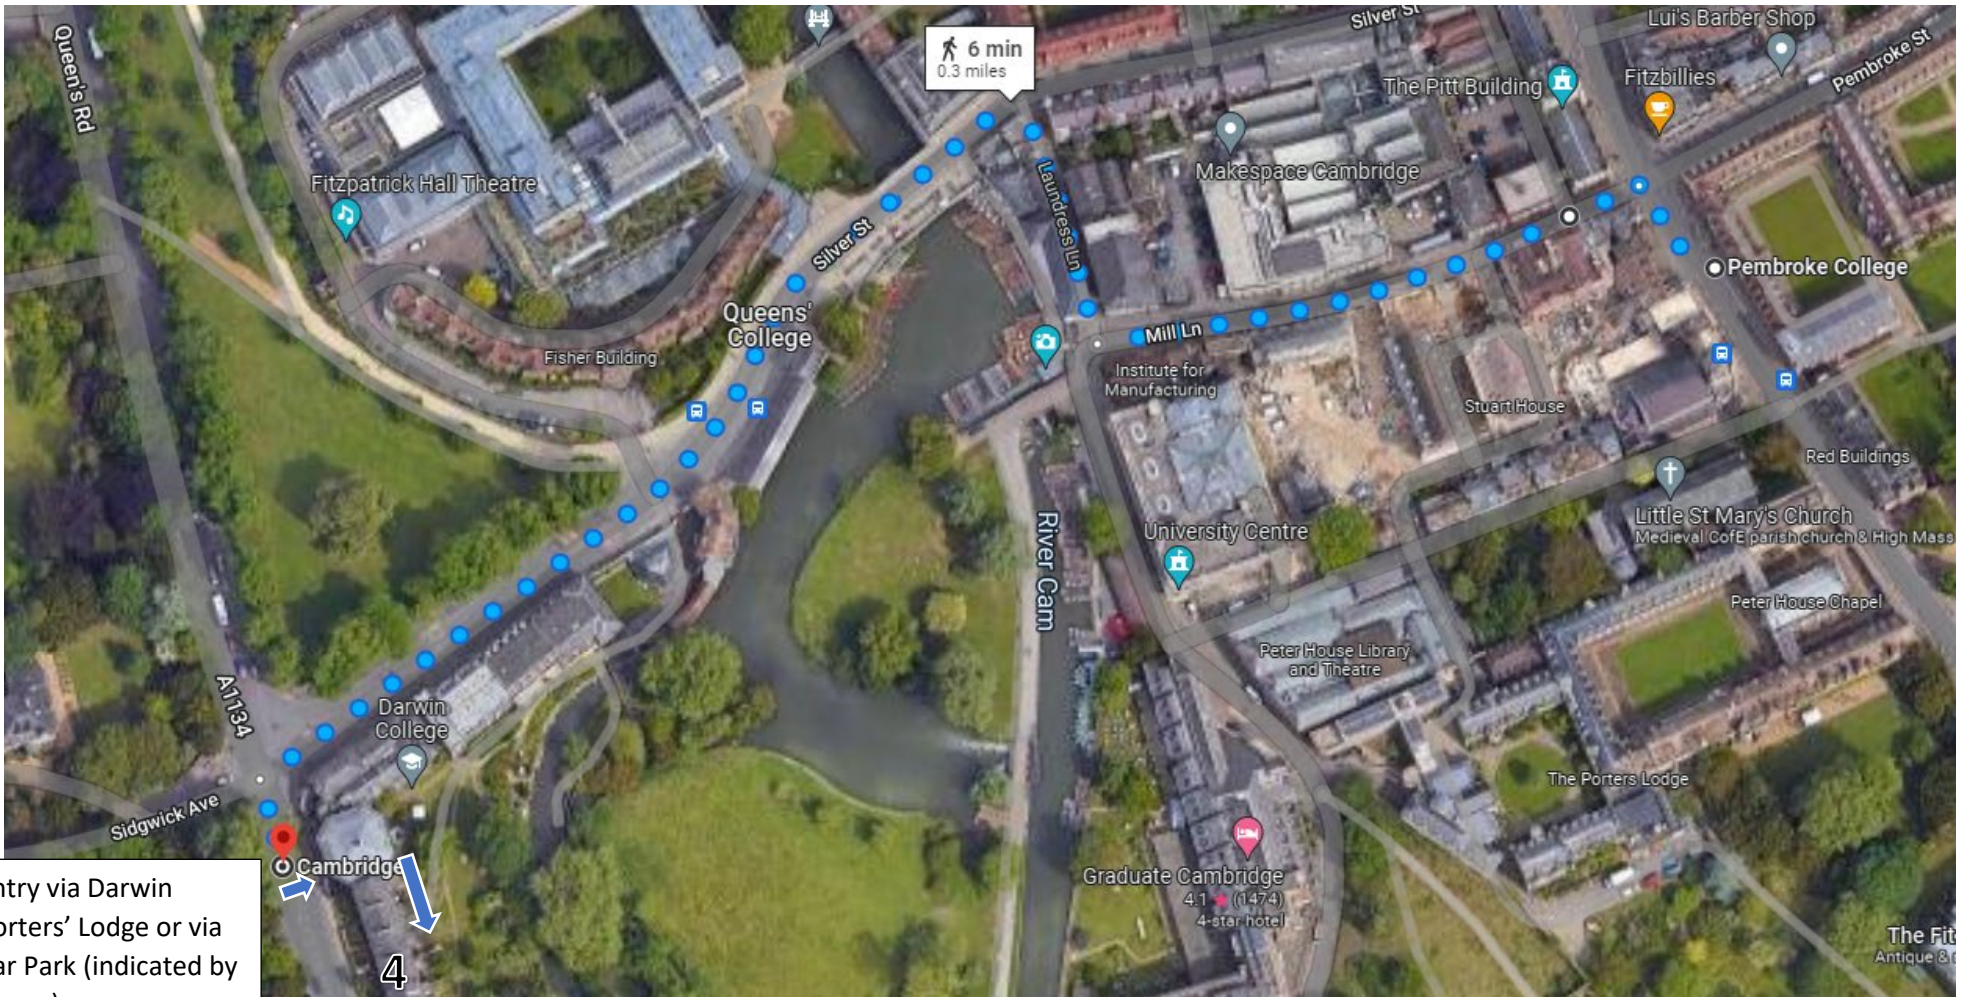

Entry via Darwin Porters' Lodge or via Car Park (indicated by Arrow).

Mooring + Equipment, at rear of 4 Newnham Road – Archway under Red door, marked by a Green Fire Exit sign

Entry via Darwin Porters' Lodge or via Car Park (indicated by Arrow).

Mooring + Equipment, at rear of 4 Newnham Road – Archway under Red door, marked by a Green Fire Exit sign

Access via Gates along Newnham Rd or Via Porters Lodge (Silver St)

Beyond Cycle racks, turn right along path to rear of buildings

Follow path to rear of buildings until the 2 red doors are visible. Punt supplies are contained under the Archway

Box found  
Immediately on  
the right, with  
Punt Poles above  
(Poles marked  
'Pembroke')

Pembroke Punt is  
moored in the  
Garden area to the  
left of the  
Storage box (if  
looking out  
towards the river)

Pembroke Punt  
will be secured at  
this mooring. All  
keys will be  
provided by and  
should be returned  
to the Pembroke  
Porters' Lodge