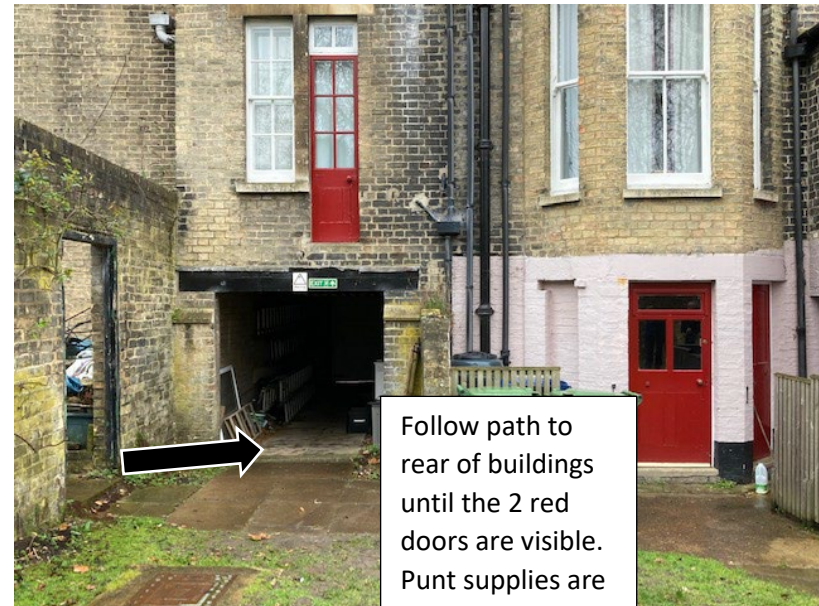

Entry via Darwin Porters' Lodge or via Car Park (indicated by Arrow).

Mooring + Equipment, at rear of 4 Newnham Road – Archway under Red door, marked by a Green Fire Exit sign

Entry via Darwin Porters' Lodge or via Car Park (indicated by Arrow).

Mooring + Equipment, at rear of 4 Newnham Road – Archway under Red door, marked by a Green Fire Exit sign

Access via Gates along Newnham Rd or Via Porters Lodge (Silver St)

Beyond Cycle racks, turn right along path to rear of buildings