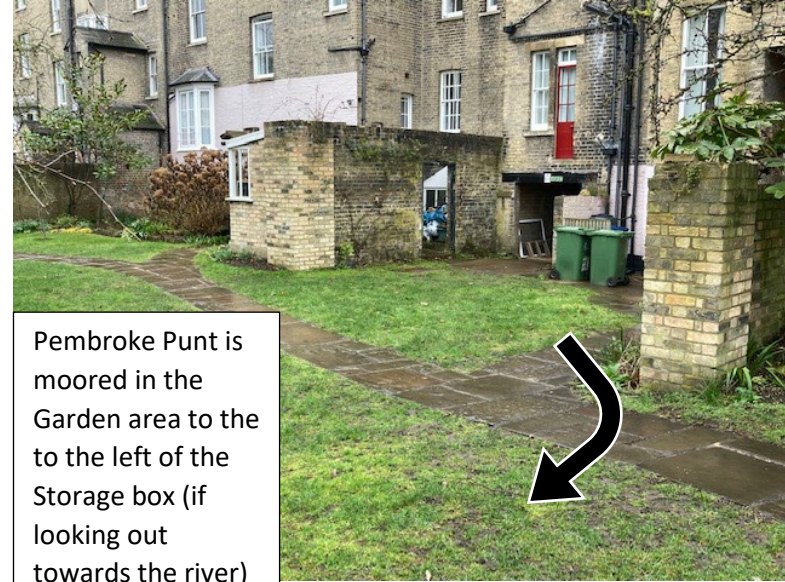

Pembroke Punt is
moored in the
Garden area to the
left of the
Storage box (if
looking out
towards the river)